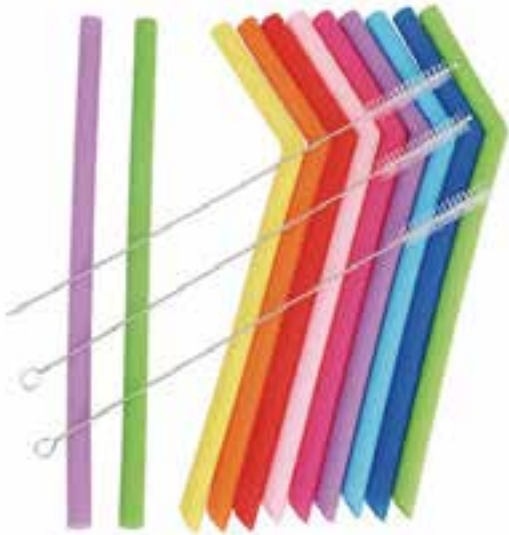

STEP 1:
CHOOSE THE STYLE

STEP 2: CHOOSE THE COLOUR

STEP 3: CHOOSE THE PRINT

STEP 4: CHOOSE THE ACCESSORIES

PCH019 Reusable Silicone Straw

Product Colour: Straw: Purple, Green, Pink, Orange, Rose Pink, Yellow, Light Blue, Dark Blue, Red, PMS matching is available