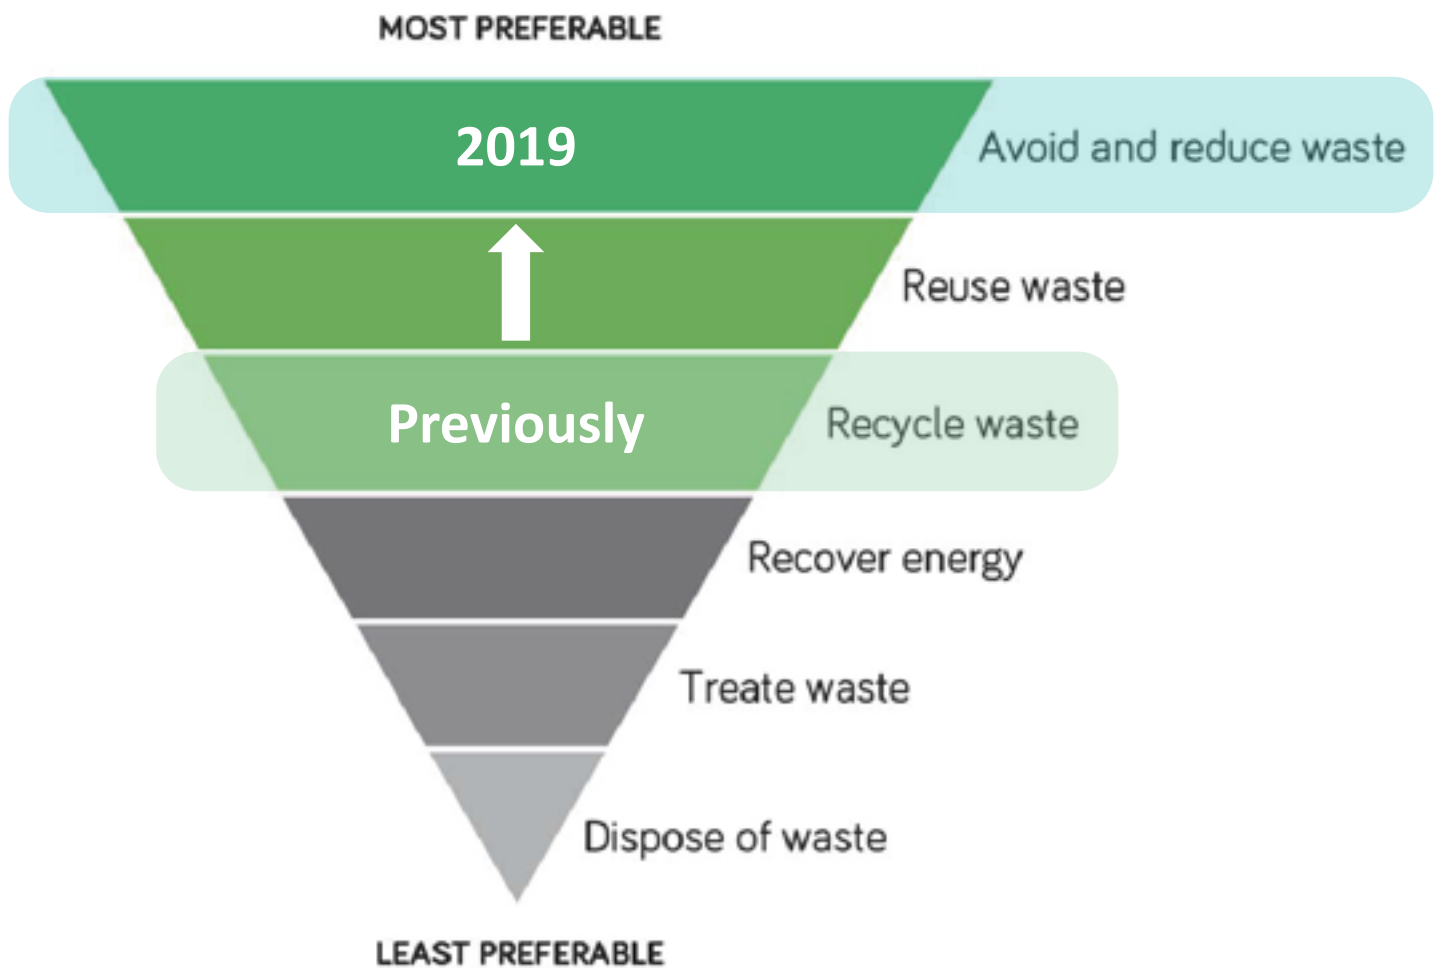

STATIONERY

USB

Eco Tips 101 :

Waste Management Hierarchy

Avoid & Reduce Waste:

Avoid creating the waste in the first place, reduce where possible

Recyclable Waste:

Can be remanufactured into something new after its initial use