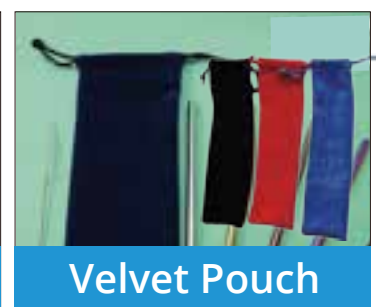

STEP 1:
CHOOSE THE STYLE

STEP 2: CHOOSE THE COLOUR

STEP 3: CHOOSE THE PRINT

STEP 4: CHOOSE THE ACCESSORIES

PCH019 Reusable Silicone Straw

Product Colour: Straw: Purple, Green, Pink, Orange, Rose Pink, Yellow, Light Blue, Dark Blue, Red, PMS matching is available