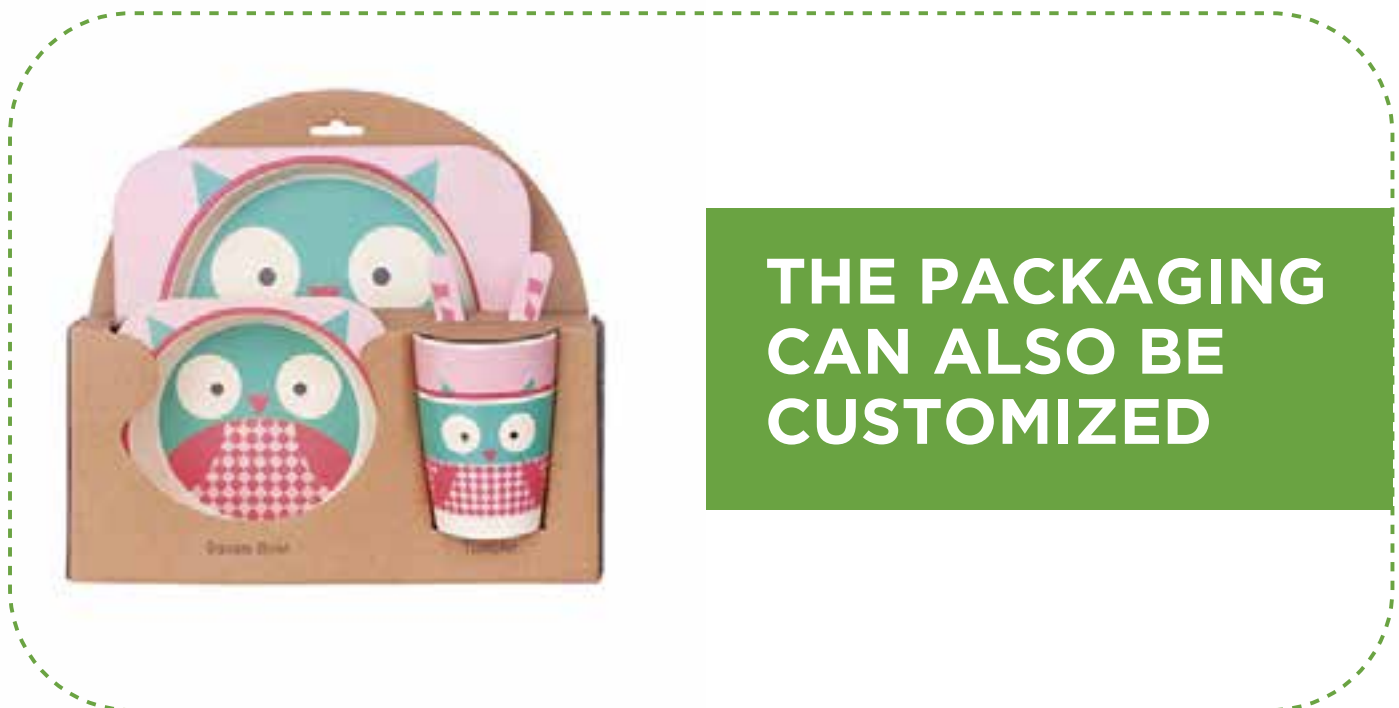

Range Of Custom Shapes Available>>>

**THE PACKAGING
CAN ALSO BE
CUSTOMIZED**