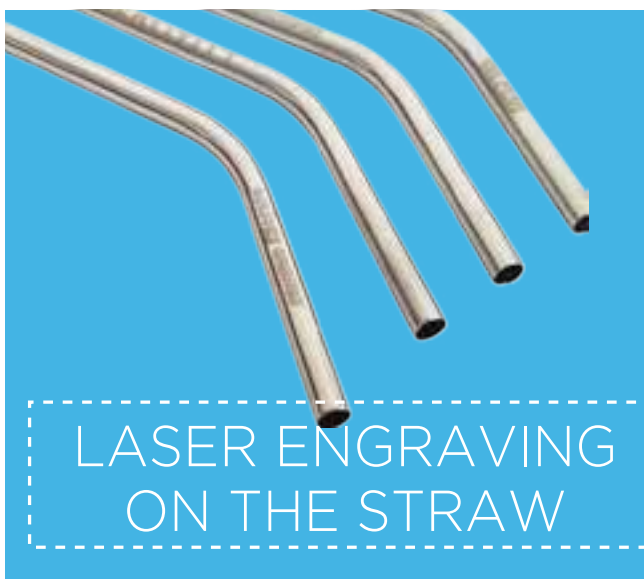

STEP 3: CHOOSE THE PRINT