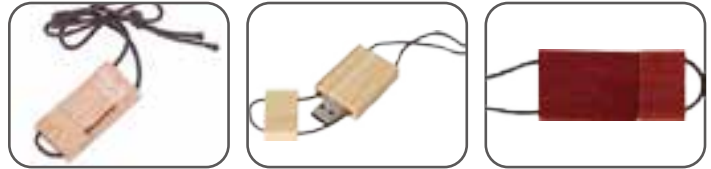

WOODEN STYLE

PCUW7    
Wooden String Flash Drive

Product Colour: Maple Wood, Walnut Wood, Red Wood, Bamboo

Product Size: 56 x 28 x 10 mm

Material: Wood

PCUECO    
Eco Flash Drive

Product Colour: Natural

Product Size: 65 x 18 x 18 mm