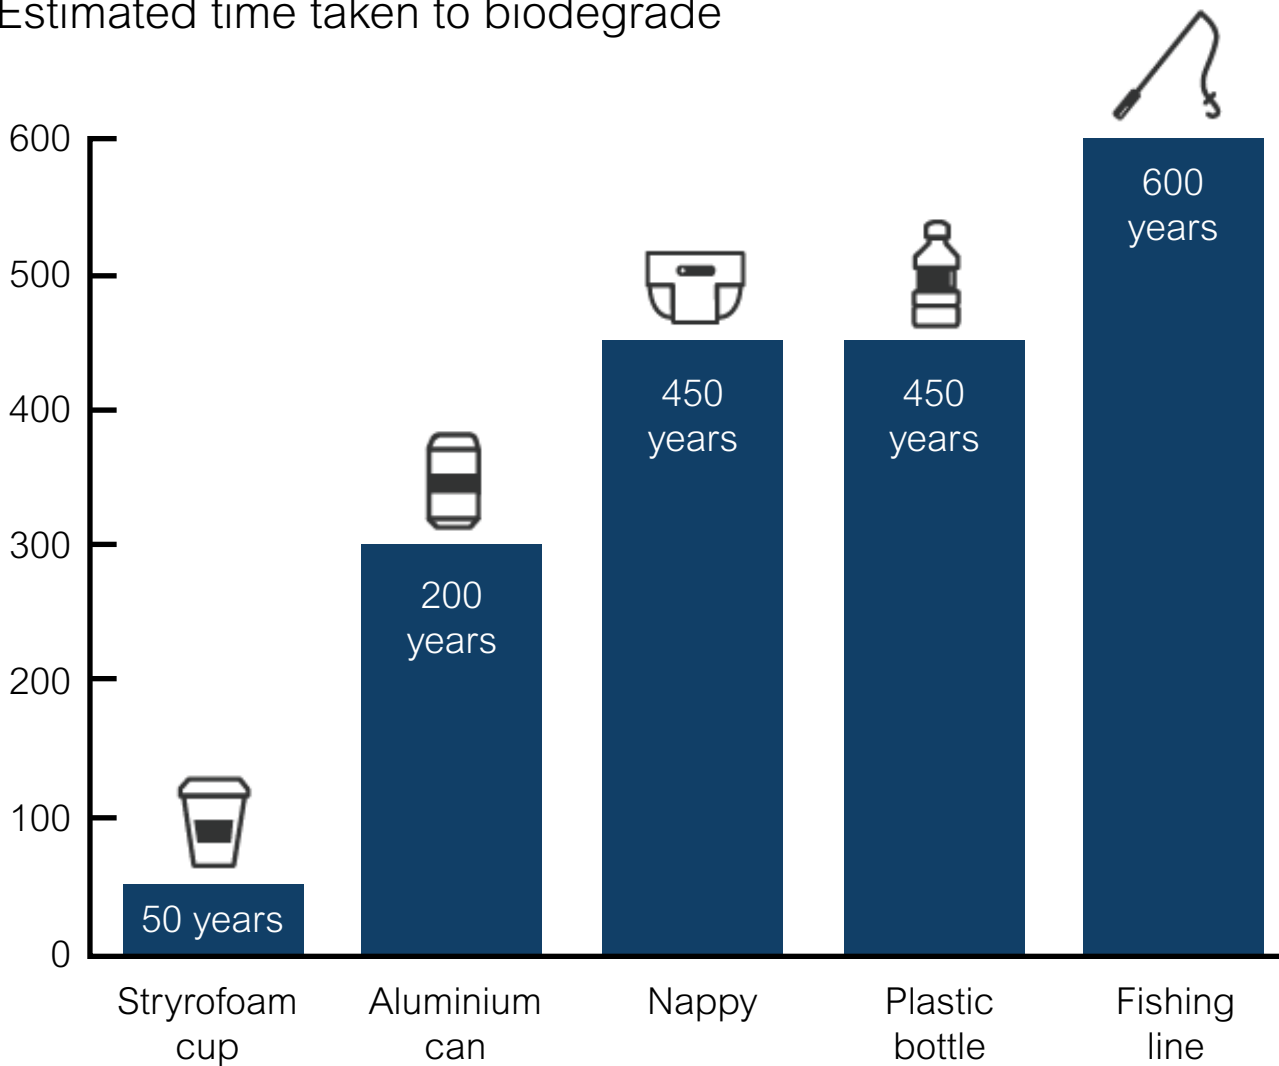

Eco Tips 101 :

Aust Packaging Covenant

Federal Government Ministers agreed to the ambitious target that :

- **100 percent** of Australian packaging be **recyclable, compostable or reusable** by **2025** or earlier to cut down on the amount of waste we produce.
- The 100 percent target will be delivered by the **Australian Packaging Covenant Organisation**, working with its 950 member companies and other stakeholders.

How long til they're gone?

Estimated time taken to biodegrade

Exact time will vary by product type and environmental conditions

Source: NOAA / Woods Hole Sea Grant

Eco Tips 101 :

Definitions

Recyclable

Can be remanufactured into something new after its initial use

Process & Time Needed

Waste needs to be broken down, cleaned of impurities, and reproduced

Degradable

Degradable

Where traditional plastics are treated with additives to make them disintegrate over time. Leaves micro plastics

No clear standard exists, time can be from 10's of years to 100's of years to break down

Bio degradable

Plastics with micro organisms added to allow to disintegration by bacteria, fungi, or some other biological process