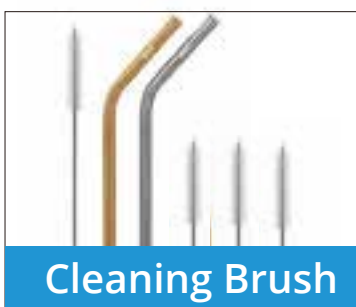

STEP 1:
CHOOSE THE STYLE

STEP 2: CHOOSE THE COLOUR

STEP 3: CHOOSE THE PRINT

STEP 4: CHOOSE THE ACCESSORIES

PCH019 Reusable Silicone Straw

Product Colour: Straw: Purple, Green, Pink, Orange, Rose Pink, Yellow, Light Blue, Dark Blue, Red, PMS matching is available